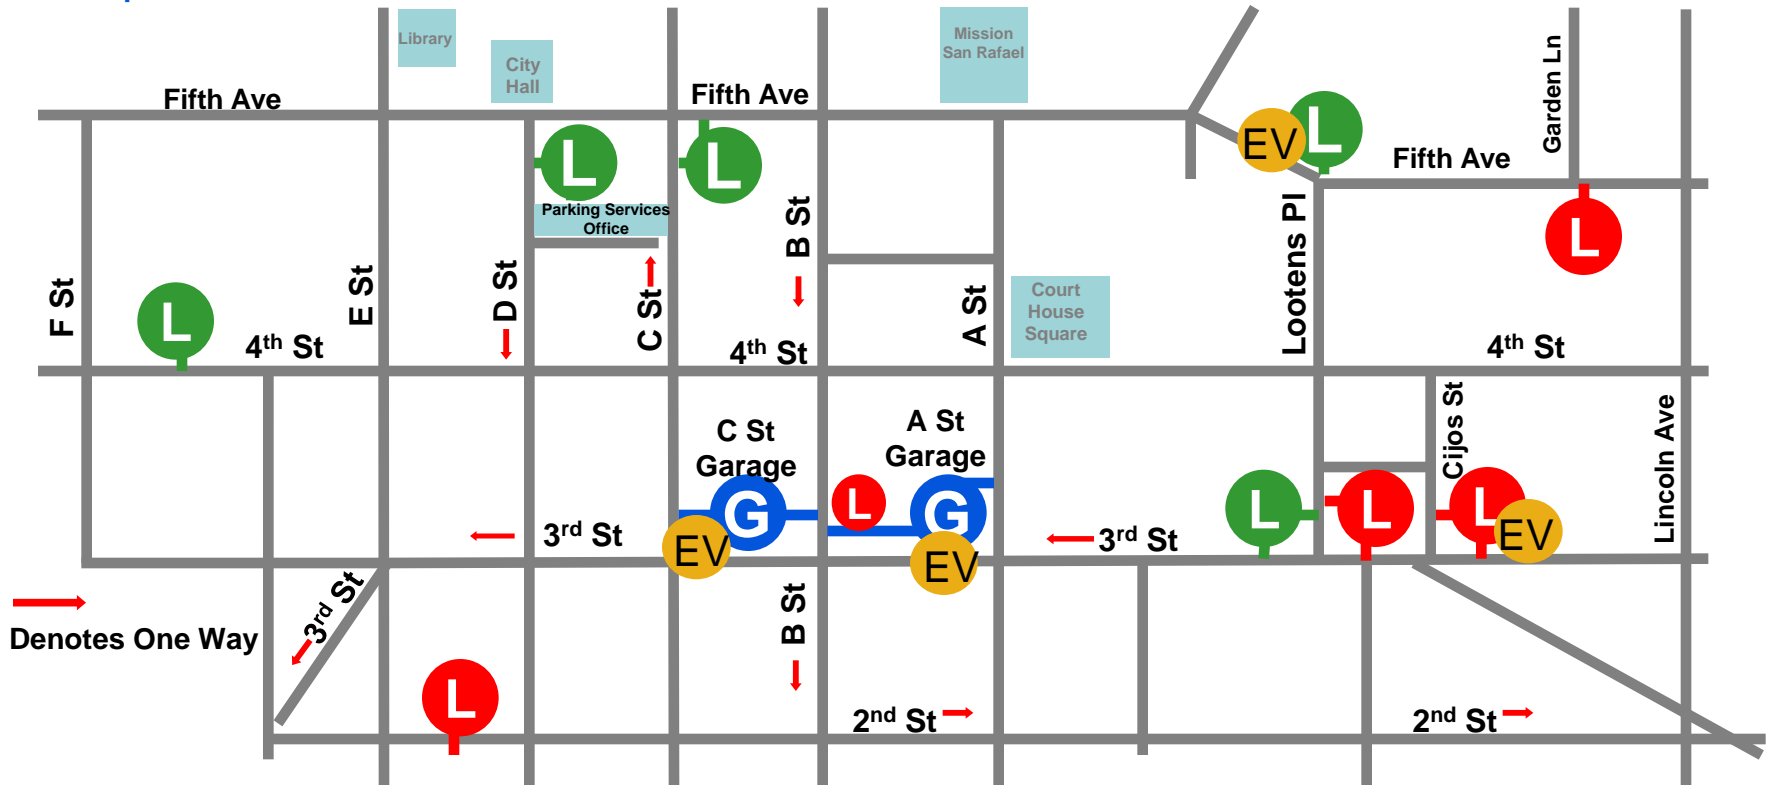

City of San Rafael Downtown Parking Guide

EV = Electric Vehicle charging stations

www.cityofsanrafael.org/parking

On-Street Parking Meters
= \$1.50 p/hr

Denotes One Way

G **Parking Garages**
Long/Short-Term (\$1.00 p/hr)
Monthly Parking & Frequent Parkers Cards

- 3rd St & A St = "A St Garage"
- 3rd St & C St = "C St Garage"

L **Parking Lots (\$0.75 p/hr)**
Long/Short-Term

- 3rd St & Lootens Pl (upper level = all day parking)
- Fifth Ave & C St (upper level = all day parking)
- Fifth Ave & D St
- Fifth Ave & Lootens Pl
- 1550 4th St

L **Parking Lots (\$0.75 p/hr)**
Short-Term = 2 hr max

- 1408 2nd St
- 3rd St & Cijos St
- Fifth Ave & Garden Ln
- Walgreens (**enforced 8am-8pm**)
- 2 hr lot @ A St Garage entrance – PAY BY SPACE